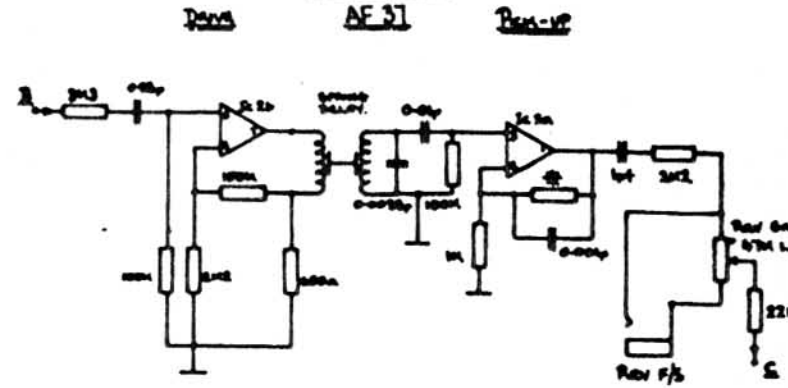

PRE-AMPLIFIER AE 31

REVERB SECTION AE 31

POWER AMPLIFIER AE 31

POWER SUPPLY UNIT AE 35

Vox Venue Lead 50 1984

Note : In later versions TIP41 Replaced by 2N3055
All ICs are 4558