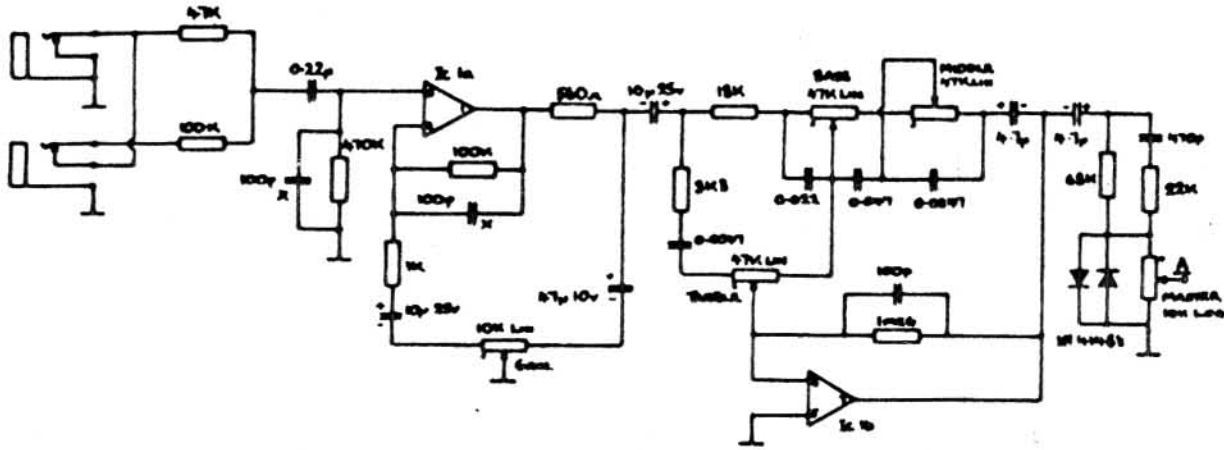

PRE-AMPLIFIER AE 31

REVERB SECTION AE 31

POWER AMPLIFIER AE 31

POWER SUPPLY UNIT AE 35

Vox Venue Lead 50 1984

Note : In later versions TIP41 Replaced by 2N3055
All ICs are 4558