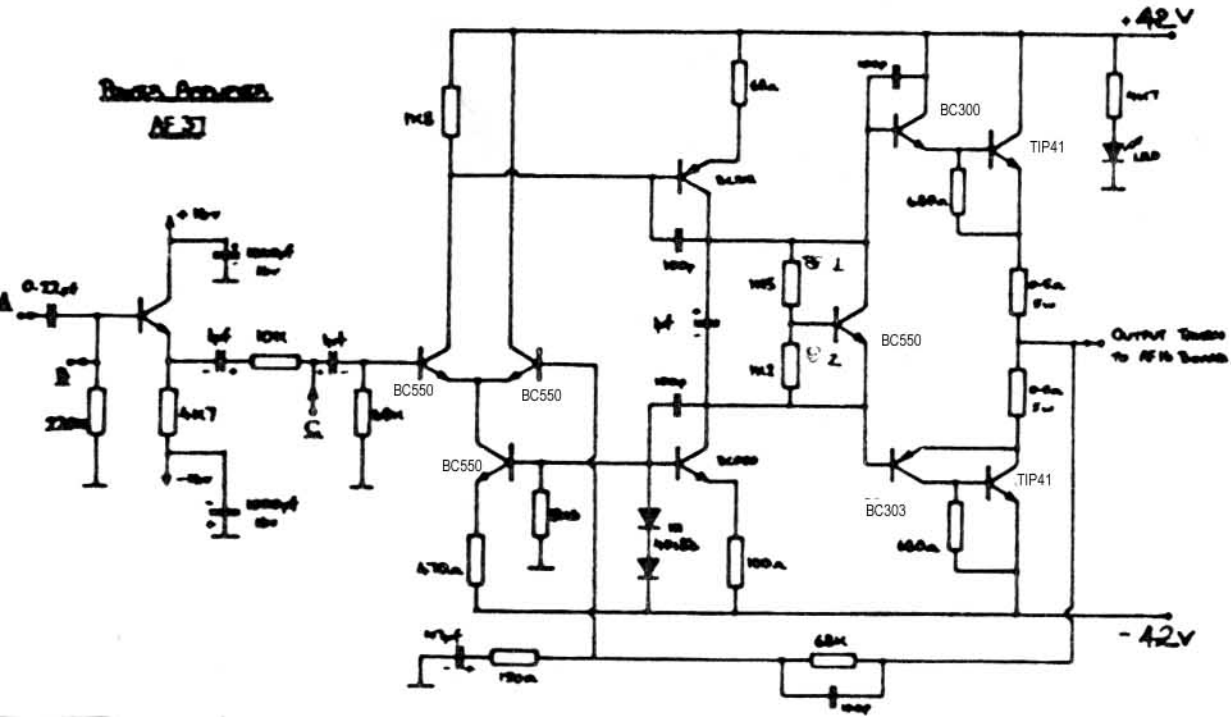

PRE-AMPLIFIER AE 31

REVERB SECTION AE 31

POWER AMPLIFIER AE 31

POWER SUPPLY UNIT AE 35

Vox Venue Lead 50 1984

Note : In later versions TIP41 Replaced by 2N3055
All ICs are 4558