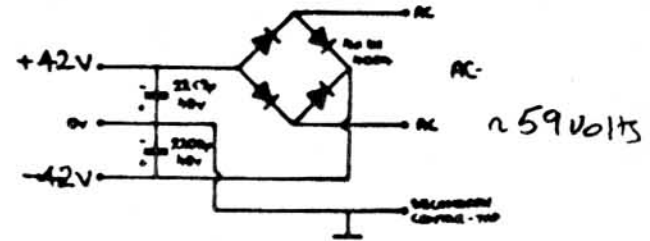

PRE-AMPLIFIER AE 31

REVERB SECTION AE 31

POWER AMPLIFIER AE 31

POWER SUPPLY UNIT AE 35

Vox Venue Lead 50 1984

Note : In later versions TIP41 Replaced by 2N3055
All ICs are 4558