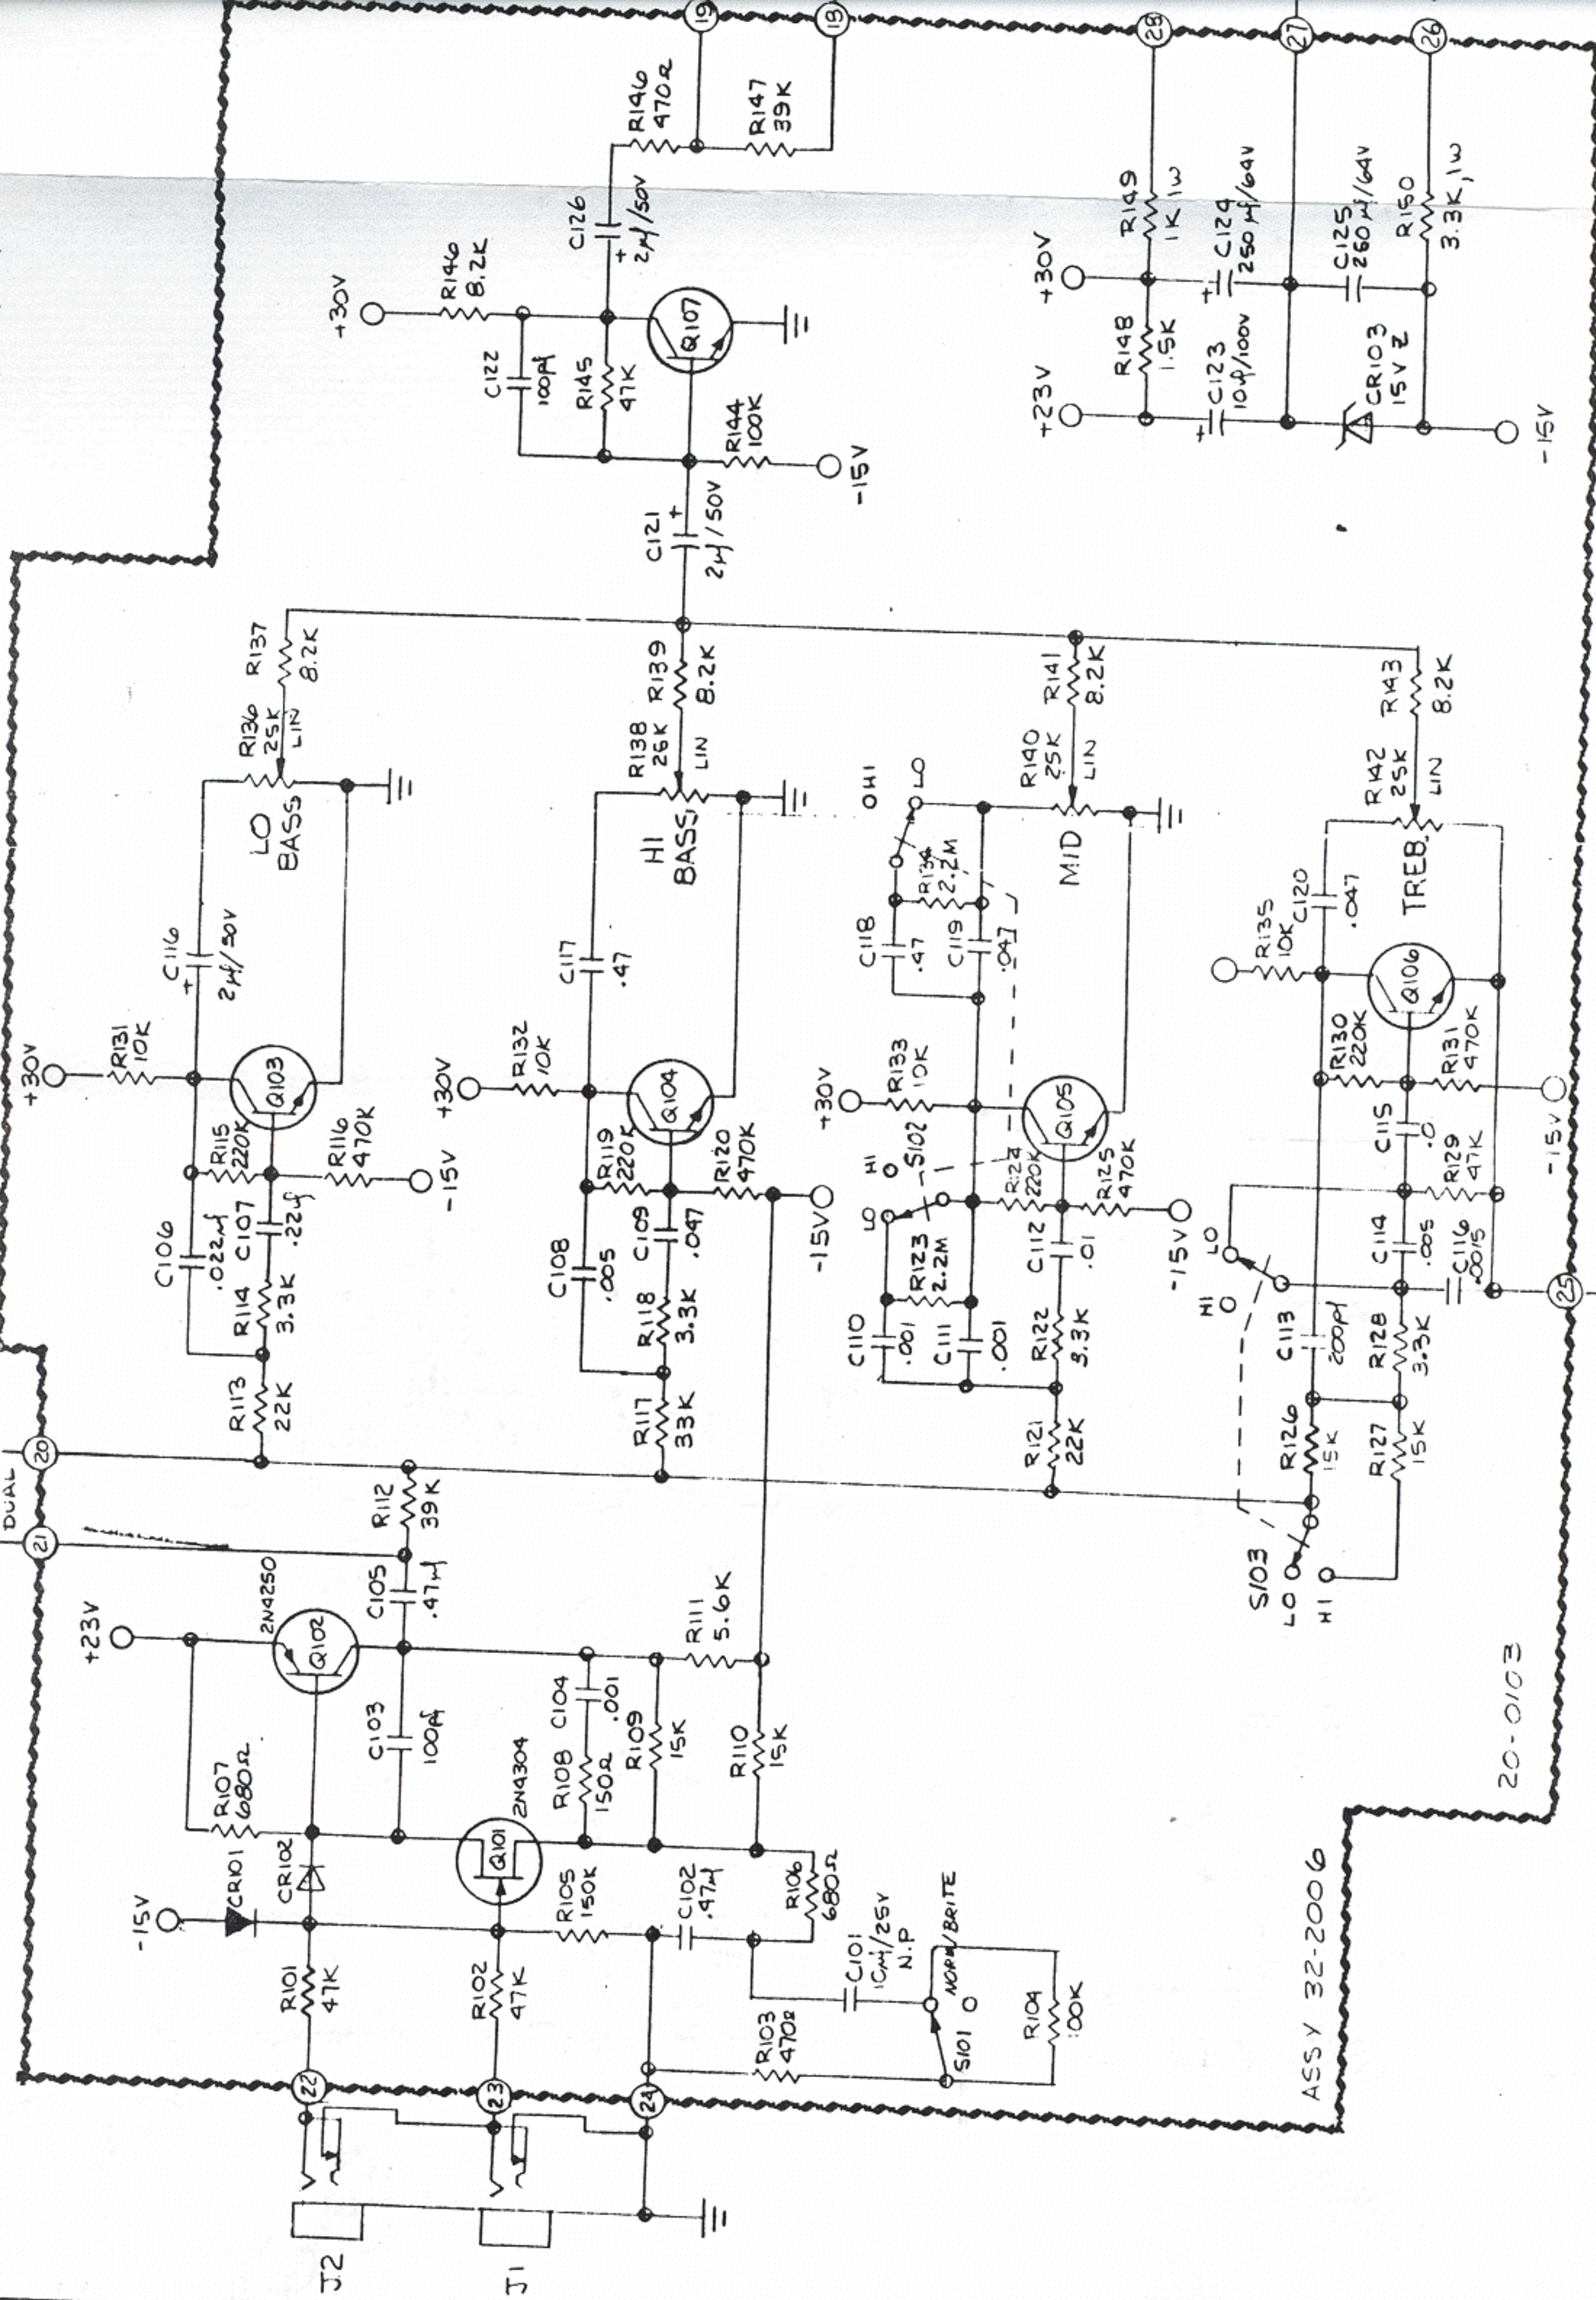

Coliseum Bass

'A' VOL.
MVD. DUAL

ZONE	LTR	DESC

ASSY 32-2006

20-0103

ALL RESISTORS ARE 1/2 W ± 5% UNLESS OTHERWISE NOTED

QTY	CODE	PART OR	NOMENCLATURE
REQD	IDENT	IDENTIFYING NO.	OR DESCRIPTION
			PARTS LIST