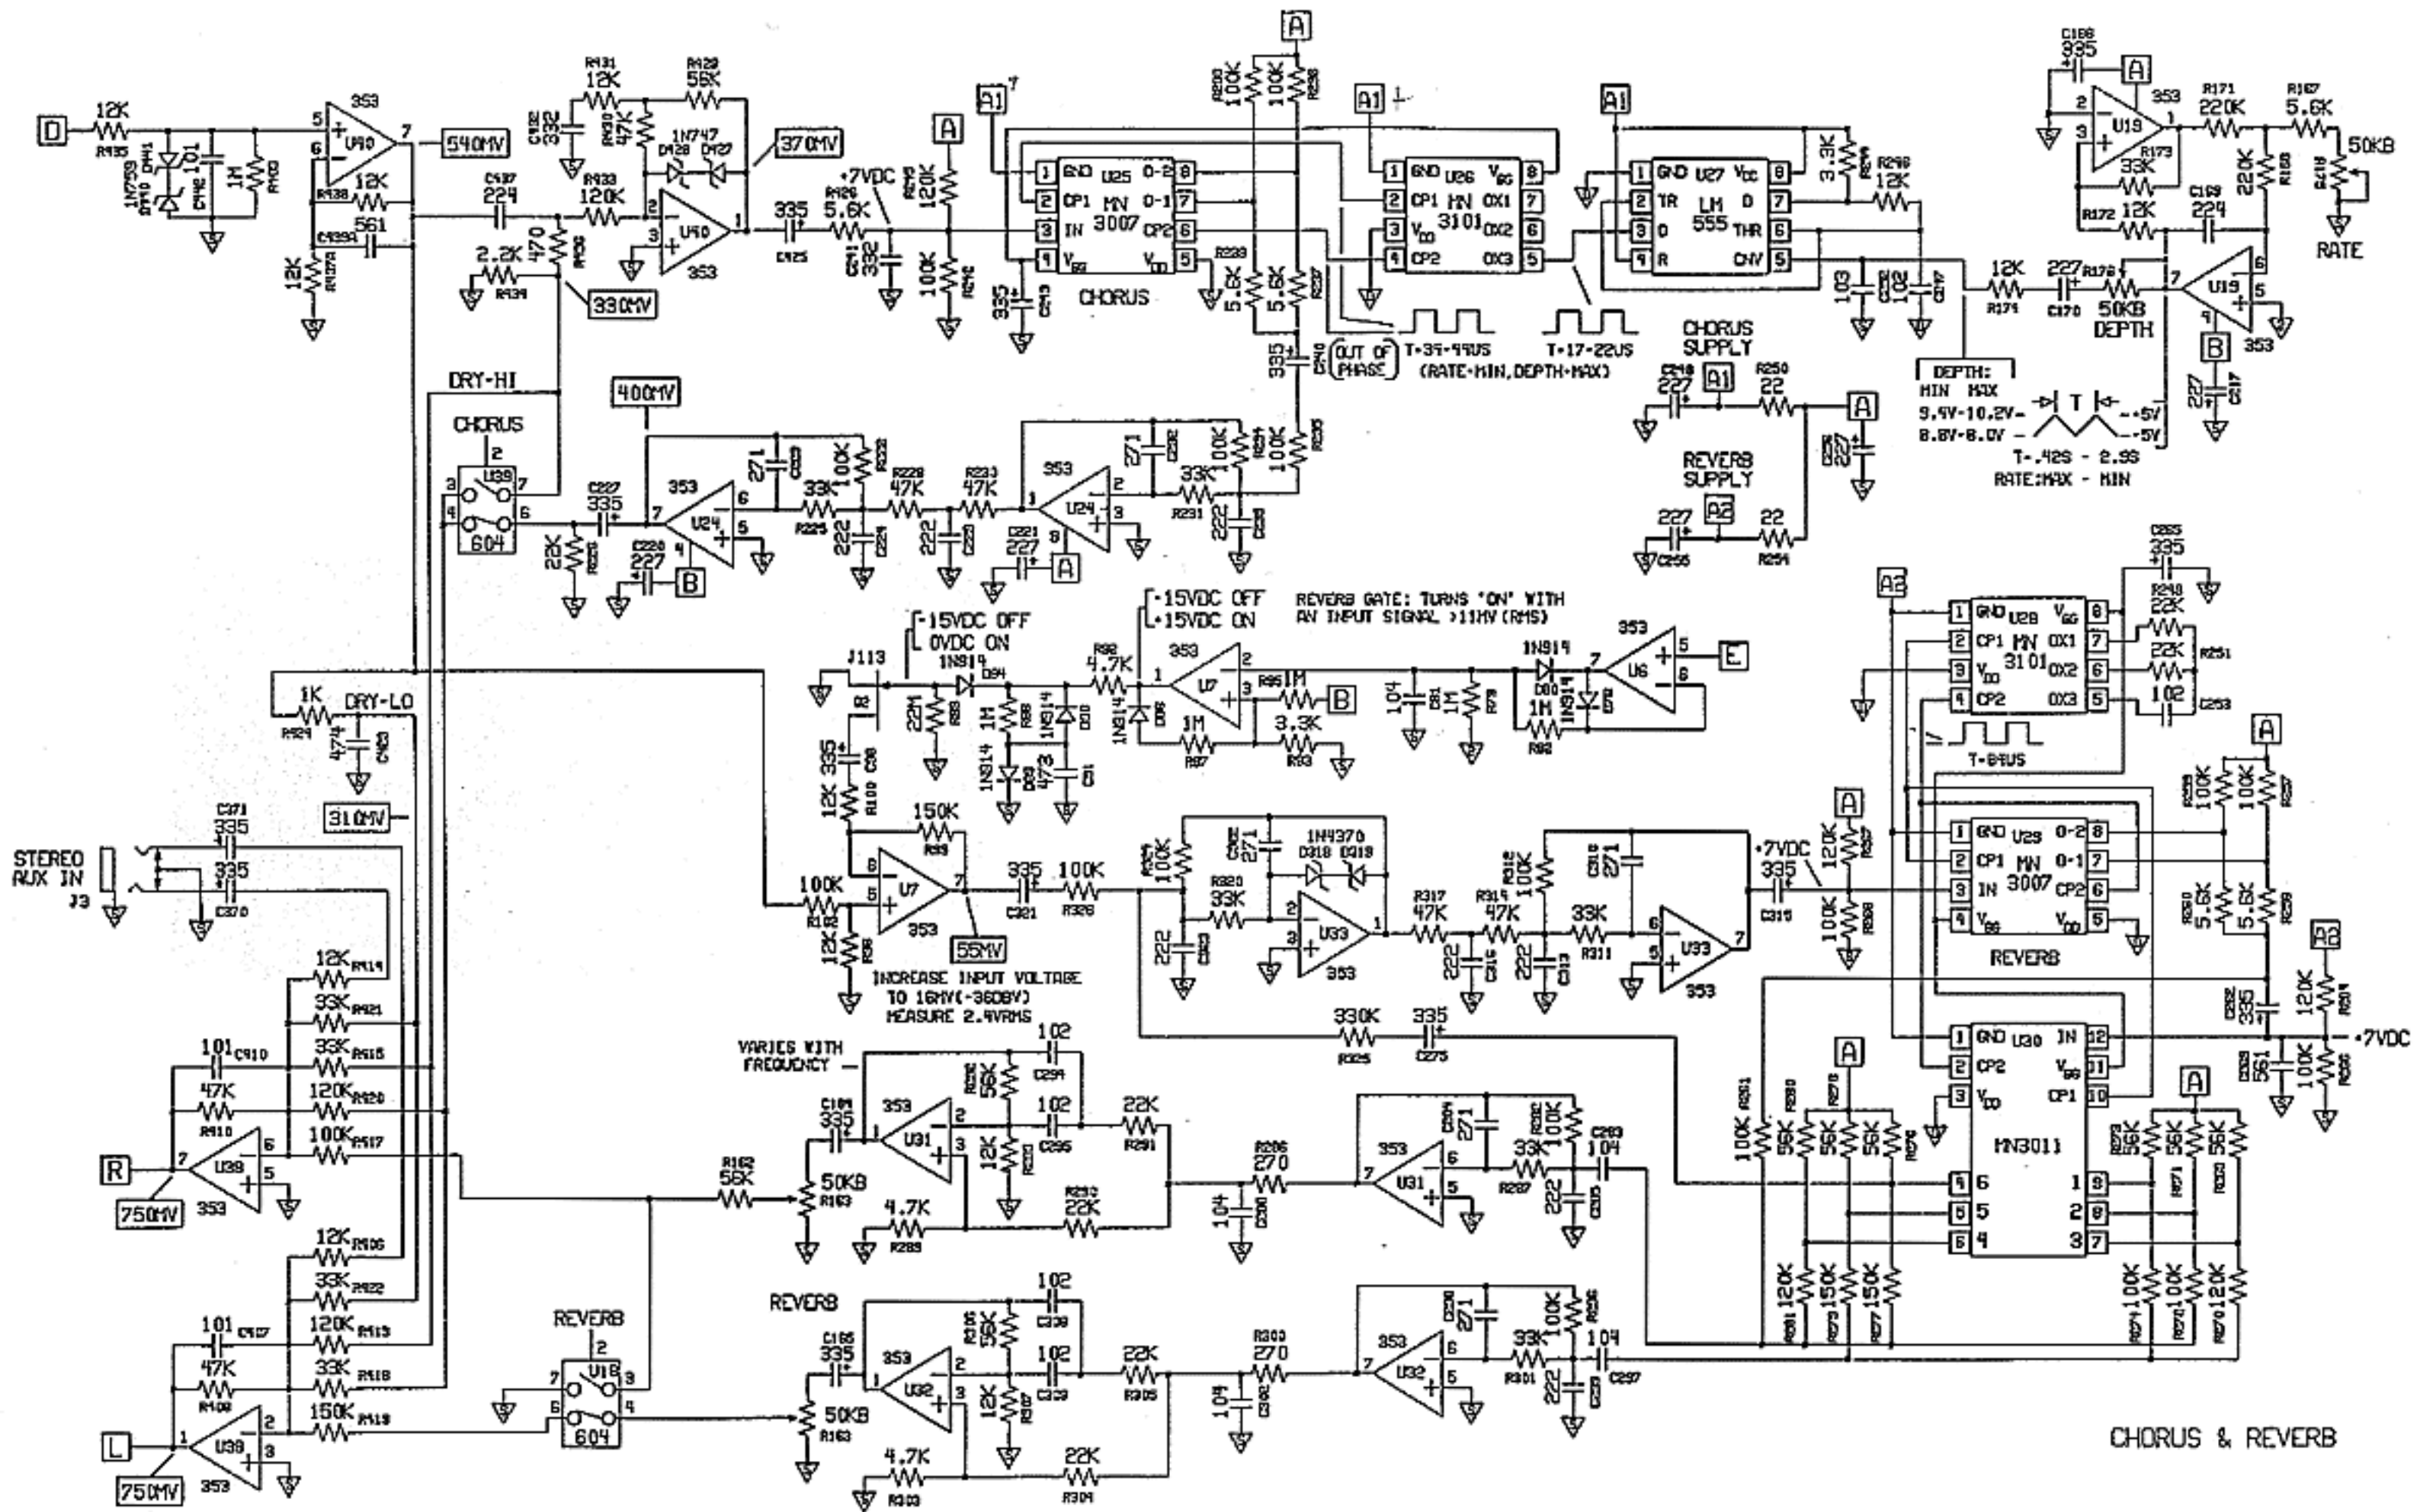

A&B CHANNELS POWER SUPPLY

CHORUS & REVERB

NOTE: * MEANS THE MEASUREMENTS ARE THE SAME FOR BOTH CHANNELS (LEFT & RIGHT) EVEN THOUGH ONLY SHOWN FOR ONE.

NOISE REDUCTION & OUTPUTS