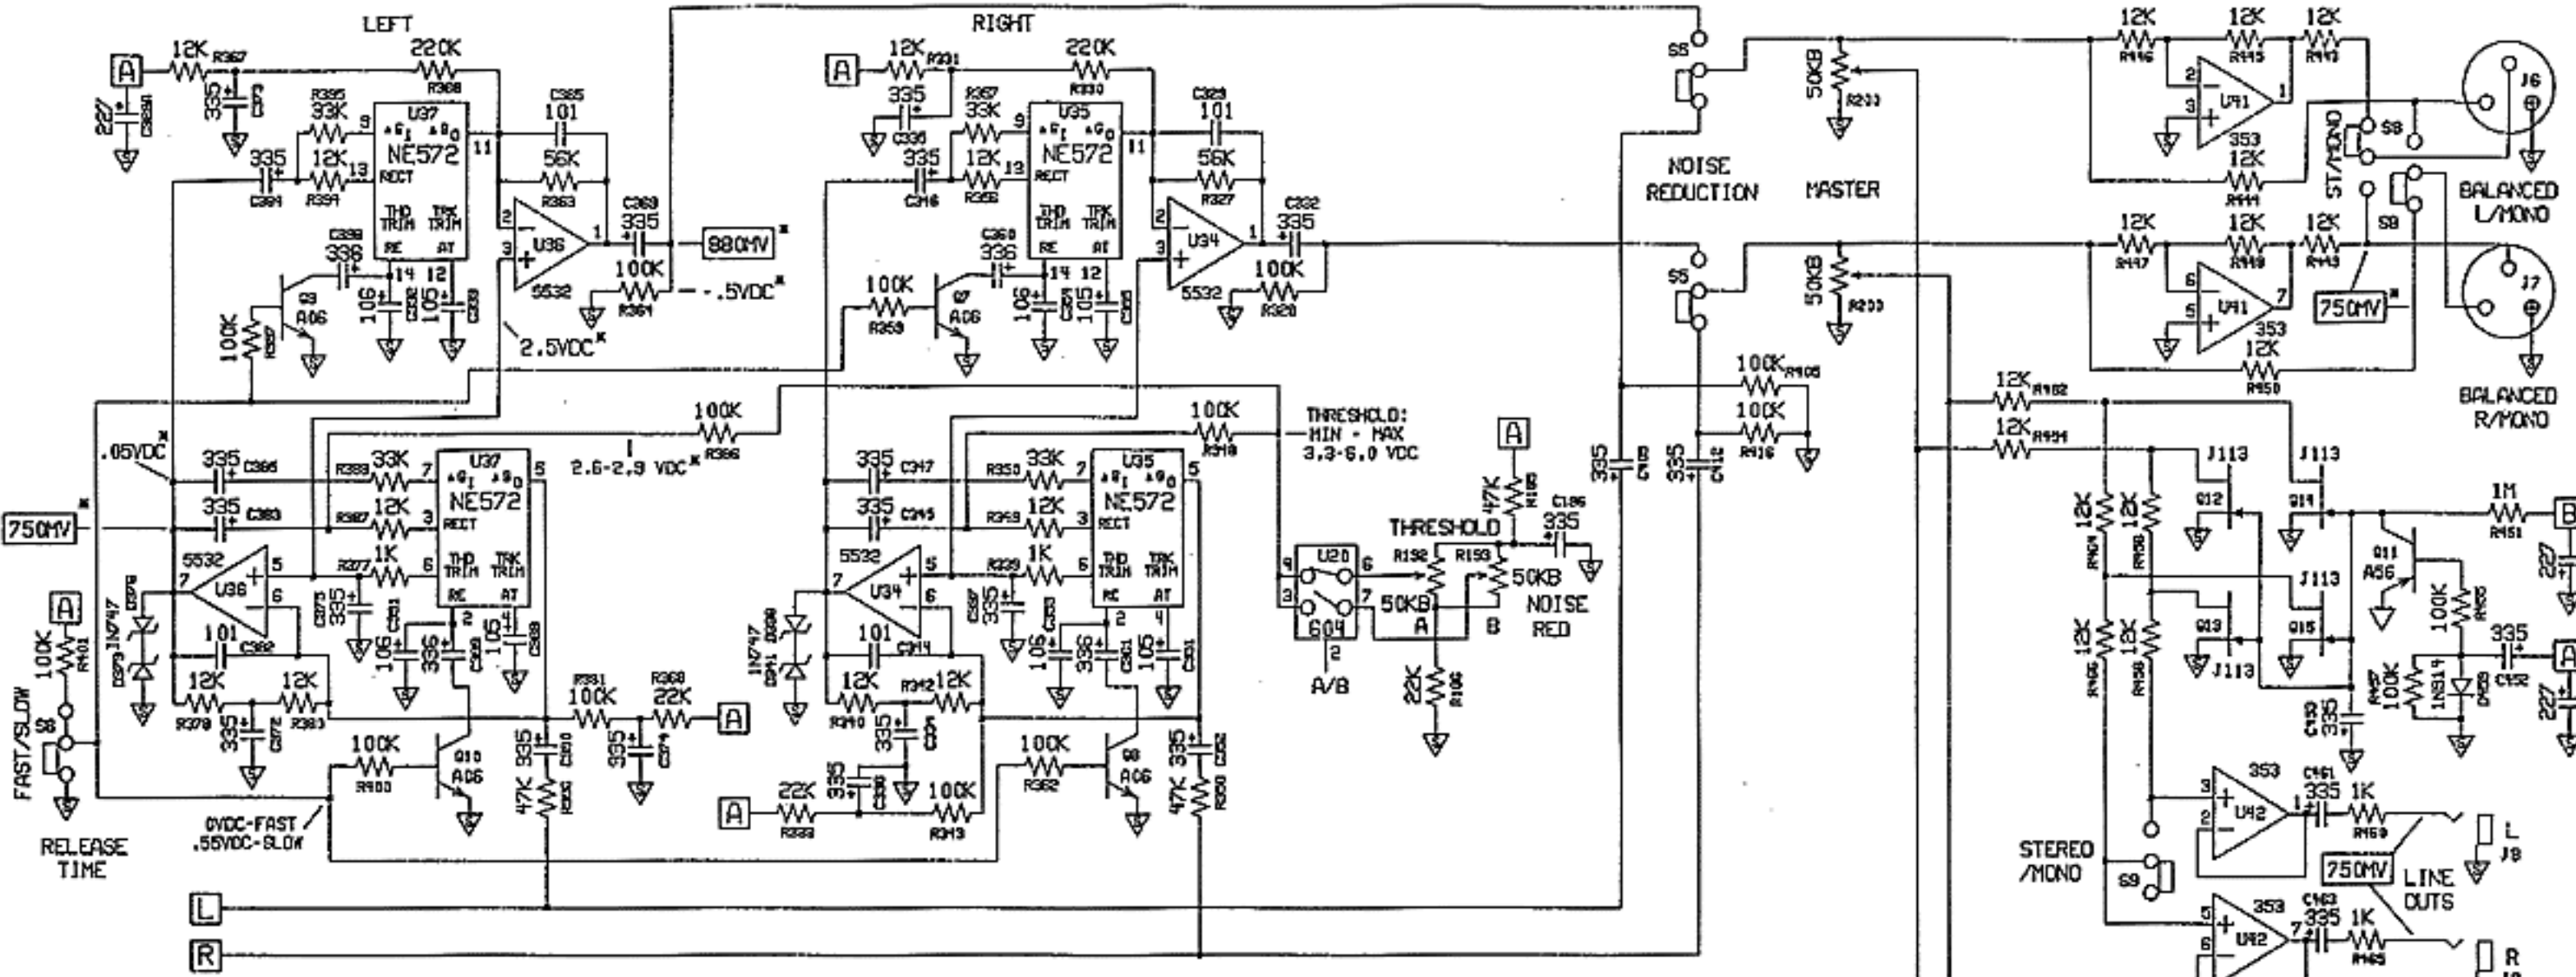

A&B CHANNELS POWER SUPPLY

CHORUS & REVERB

NOTE: * MEANS THE MEASUREMENTS ARE THE SAME FOR BOTH CHANNELS (LEFT & RIGHT) EVEN THOUGH ONLY SHOWN FOR ONE.

NOISE REDUCTION & OUTPUTS