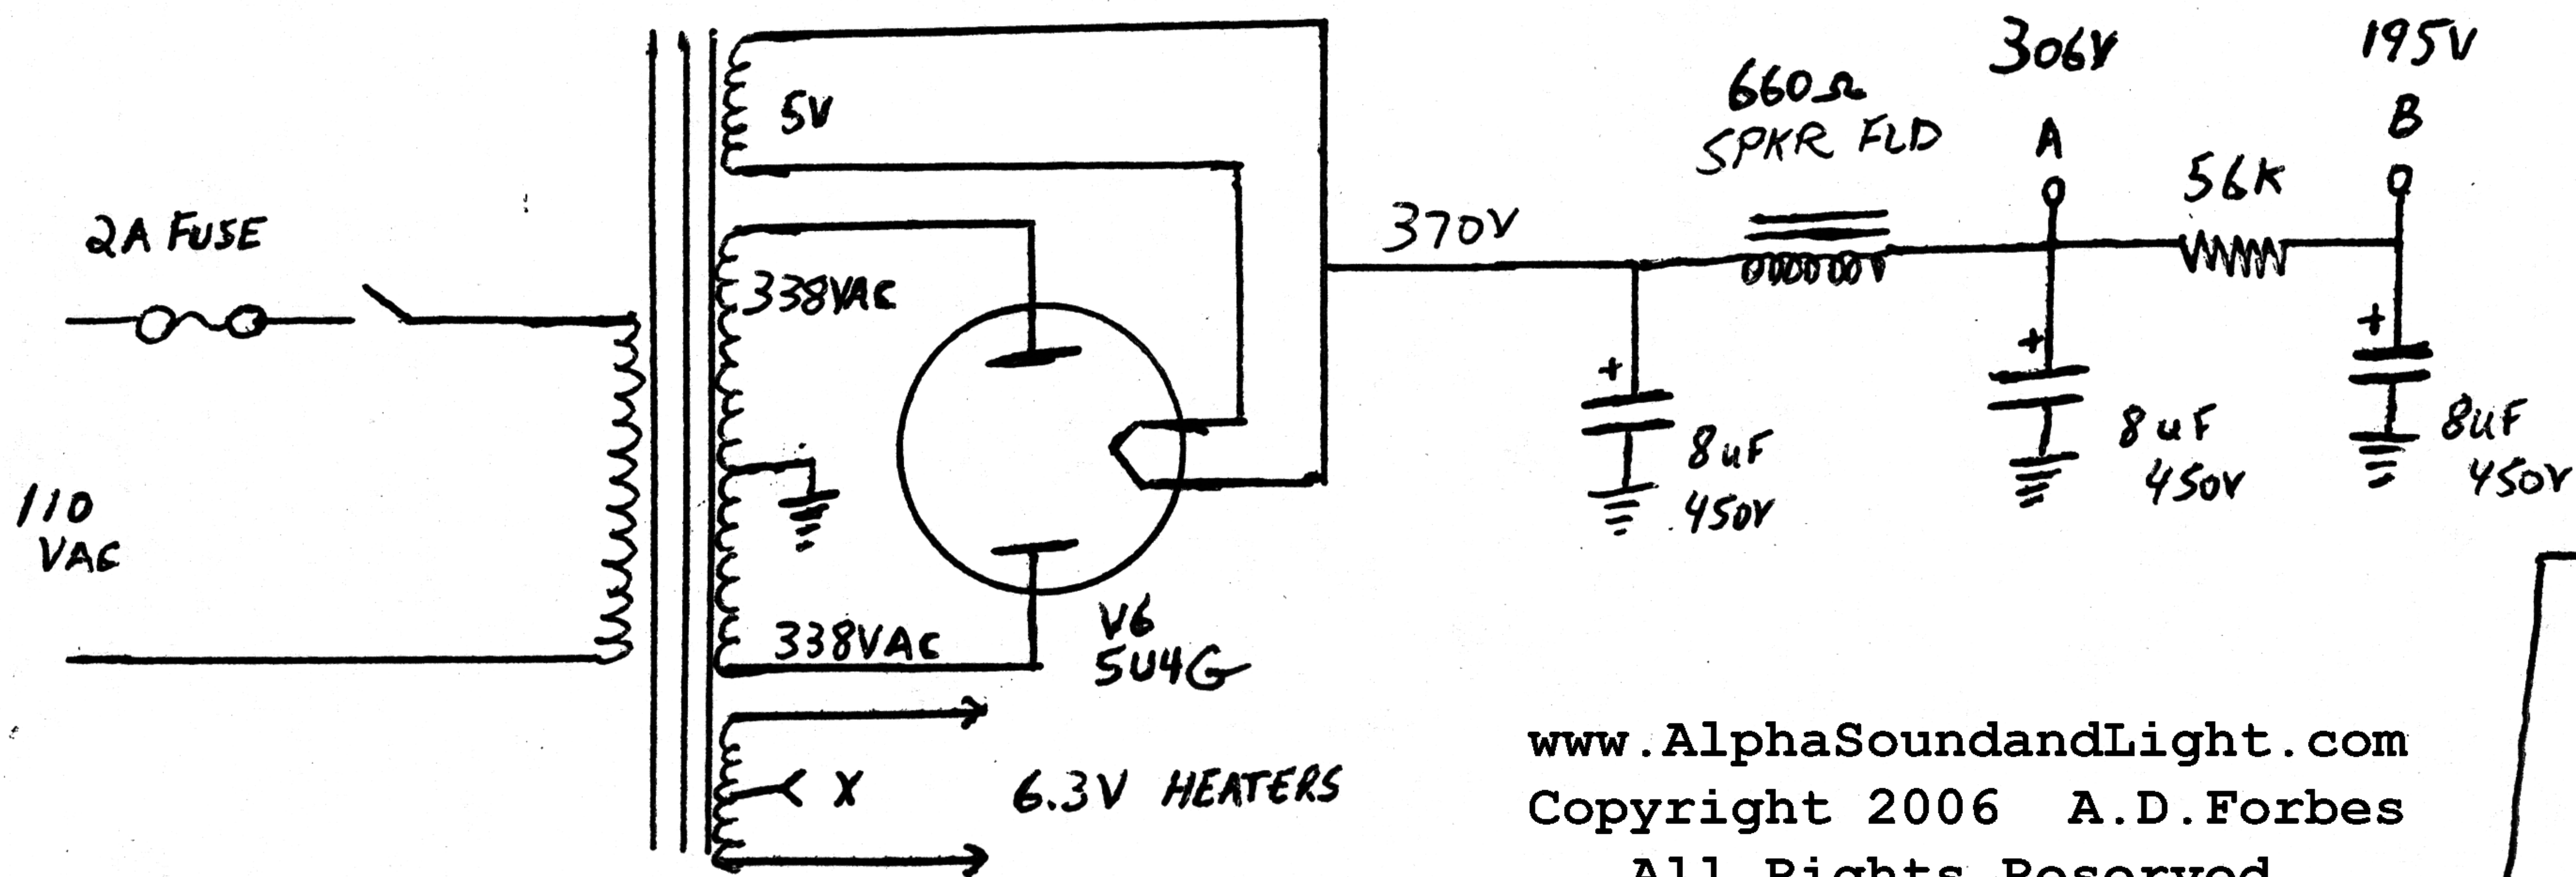

(DAND MADE)

www.AlphaSoundandLight.com
Copyright 2006 A.D.Forbes
All Rights Reserved

EPIPHONE
ELECTAR ZEPHYR
FIELD COIL SPKR/NO TREMOLO
CA 1950 DRAWN 3-04 AF