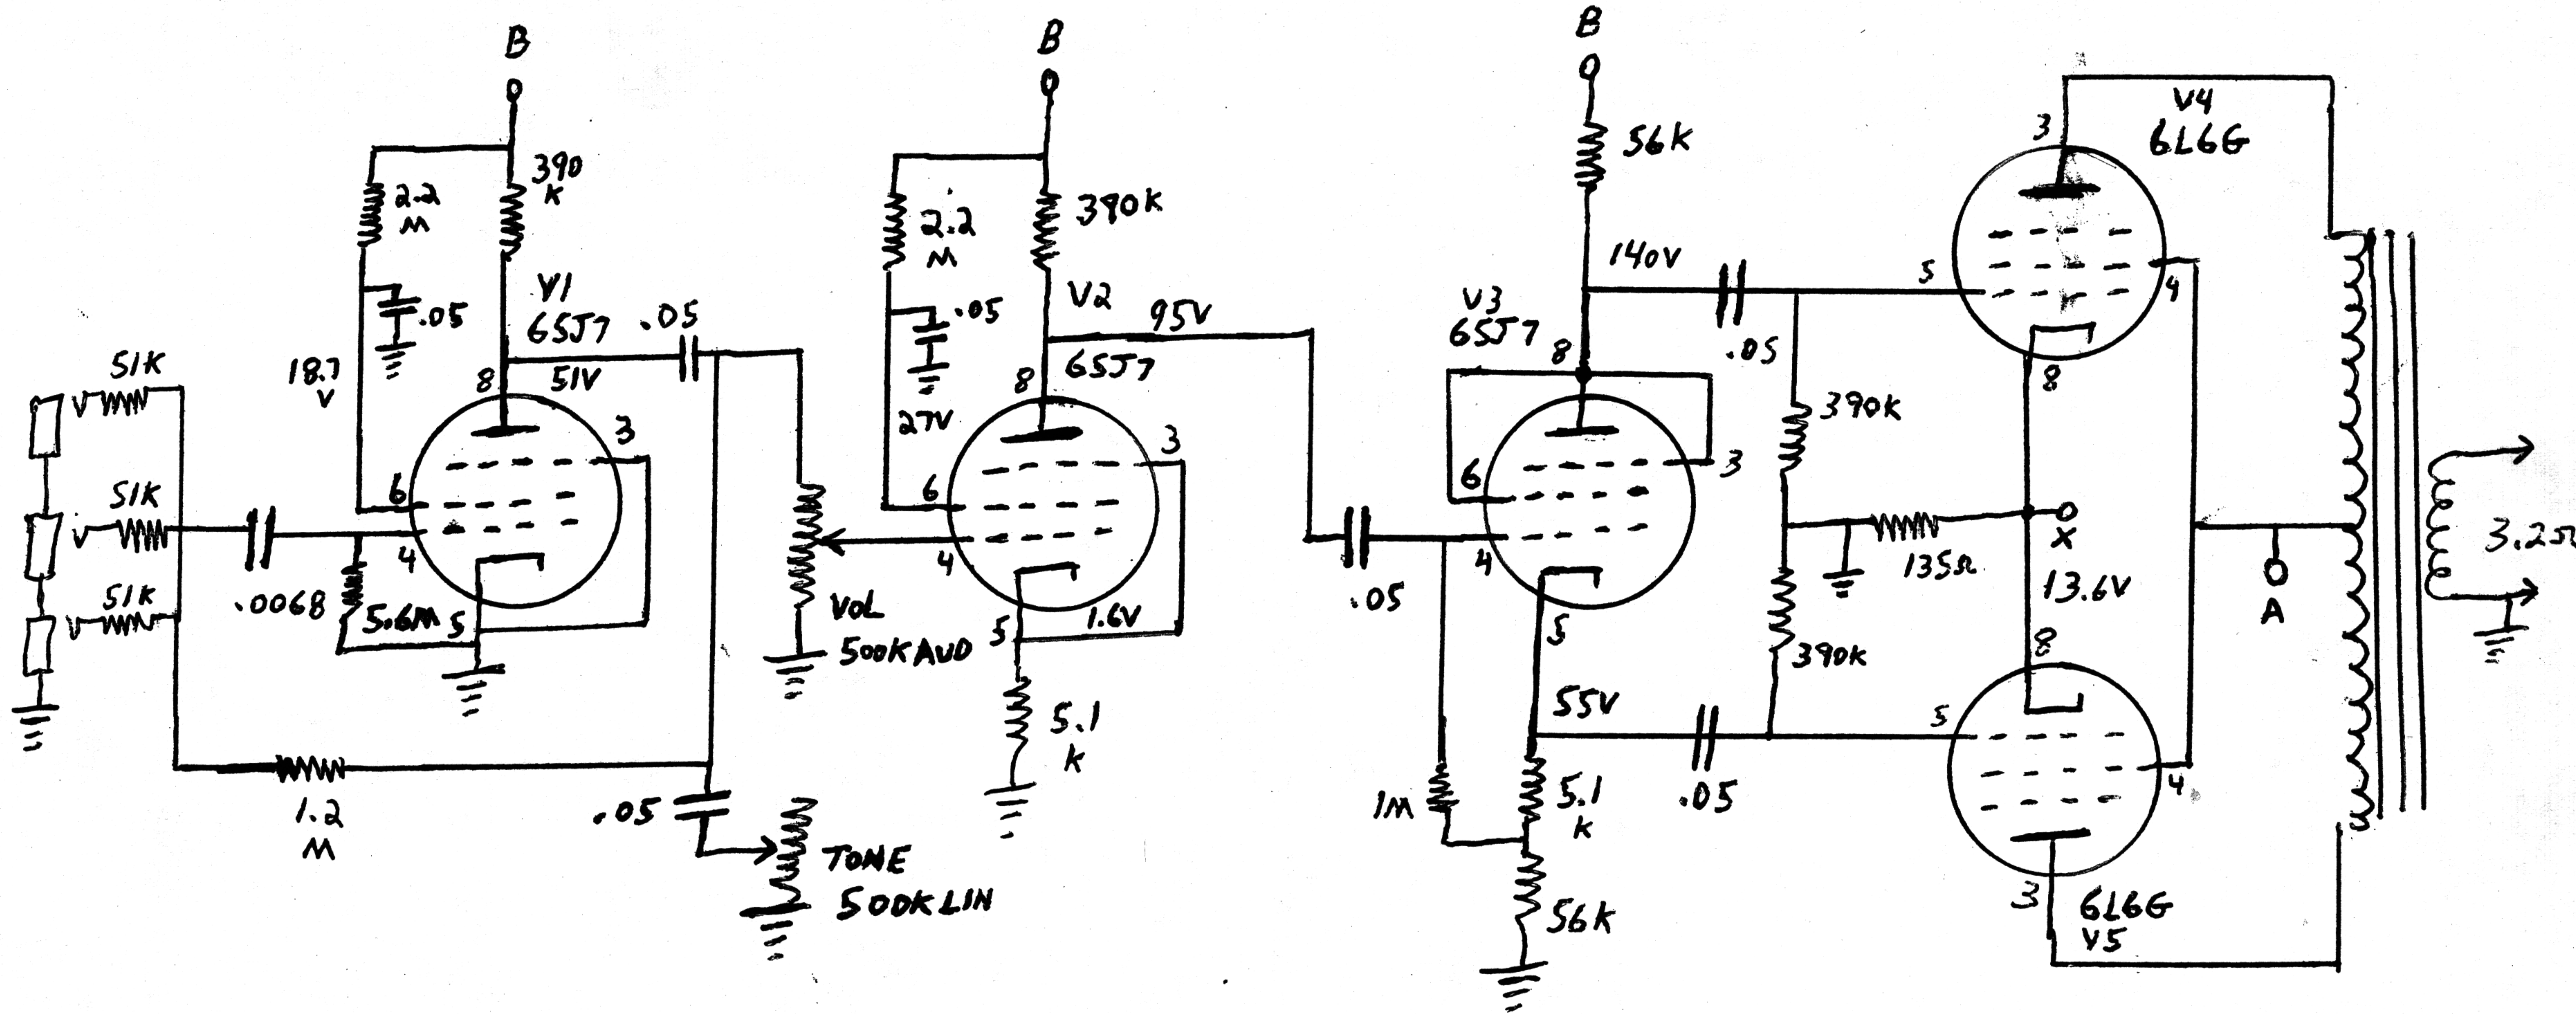

www.AlphaSoundandLight.com
 Copyright 2006 A.D. Forbes
 All Rights Reserved

ELECTAR
 EPIDPHONE ZEPHYR
 CATÉ 405 *DANIEL CTR.
 ADF 97 MADE *

(DAND MADE)

www.AlphaSoundandLight.com
 Copyright 2006 A.D.Forbes
 All Rights Reserved

EPIPHONE
 ELECTAR ZEPHYR
 FIELD COIL SPKR/NO TREMOLO
 CA 1950 DRAWN 3-04 AF