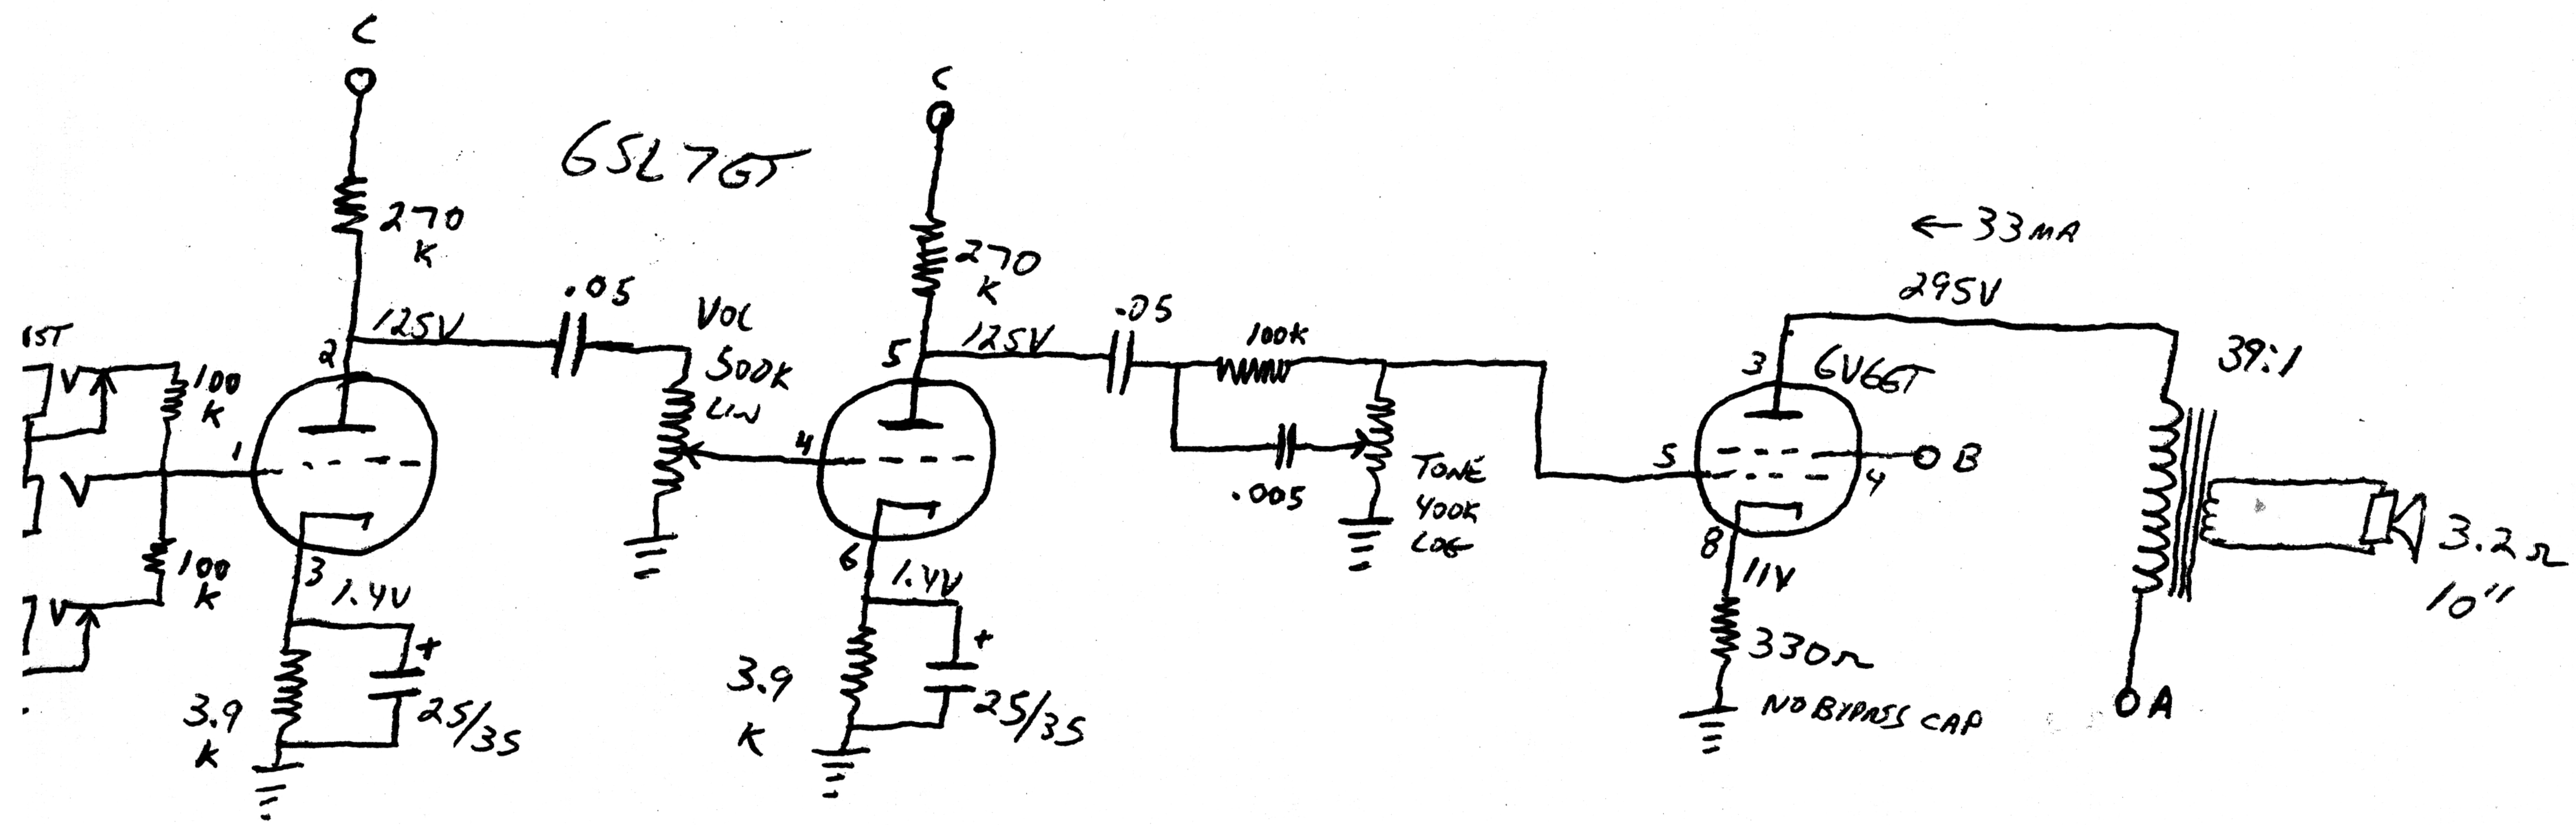

EARLY SUPRO AMP
 (VALCO MADE)
 1953 AF 6-00

www.AlphaSoundandLight.com
 Copyright 2006 A.D.Forbes
 All Rights Reserved