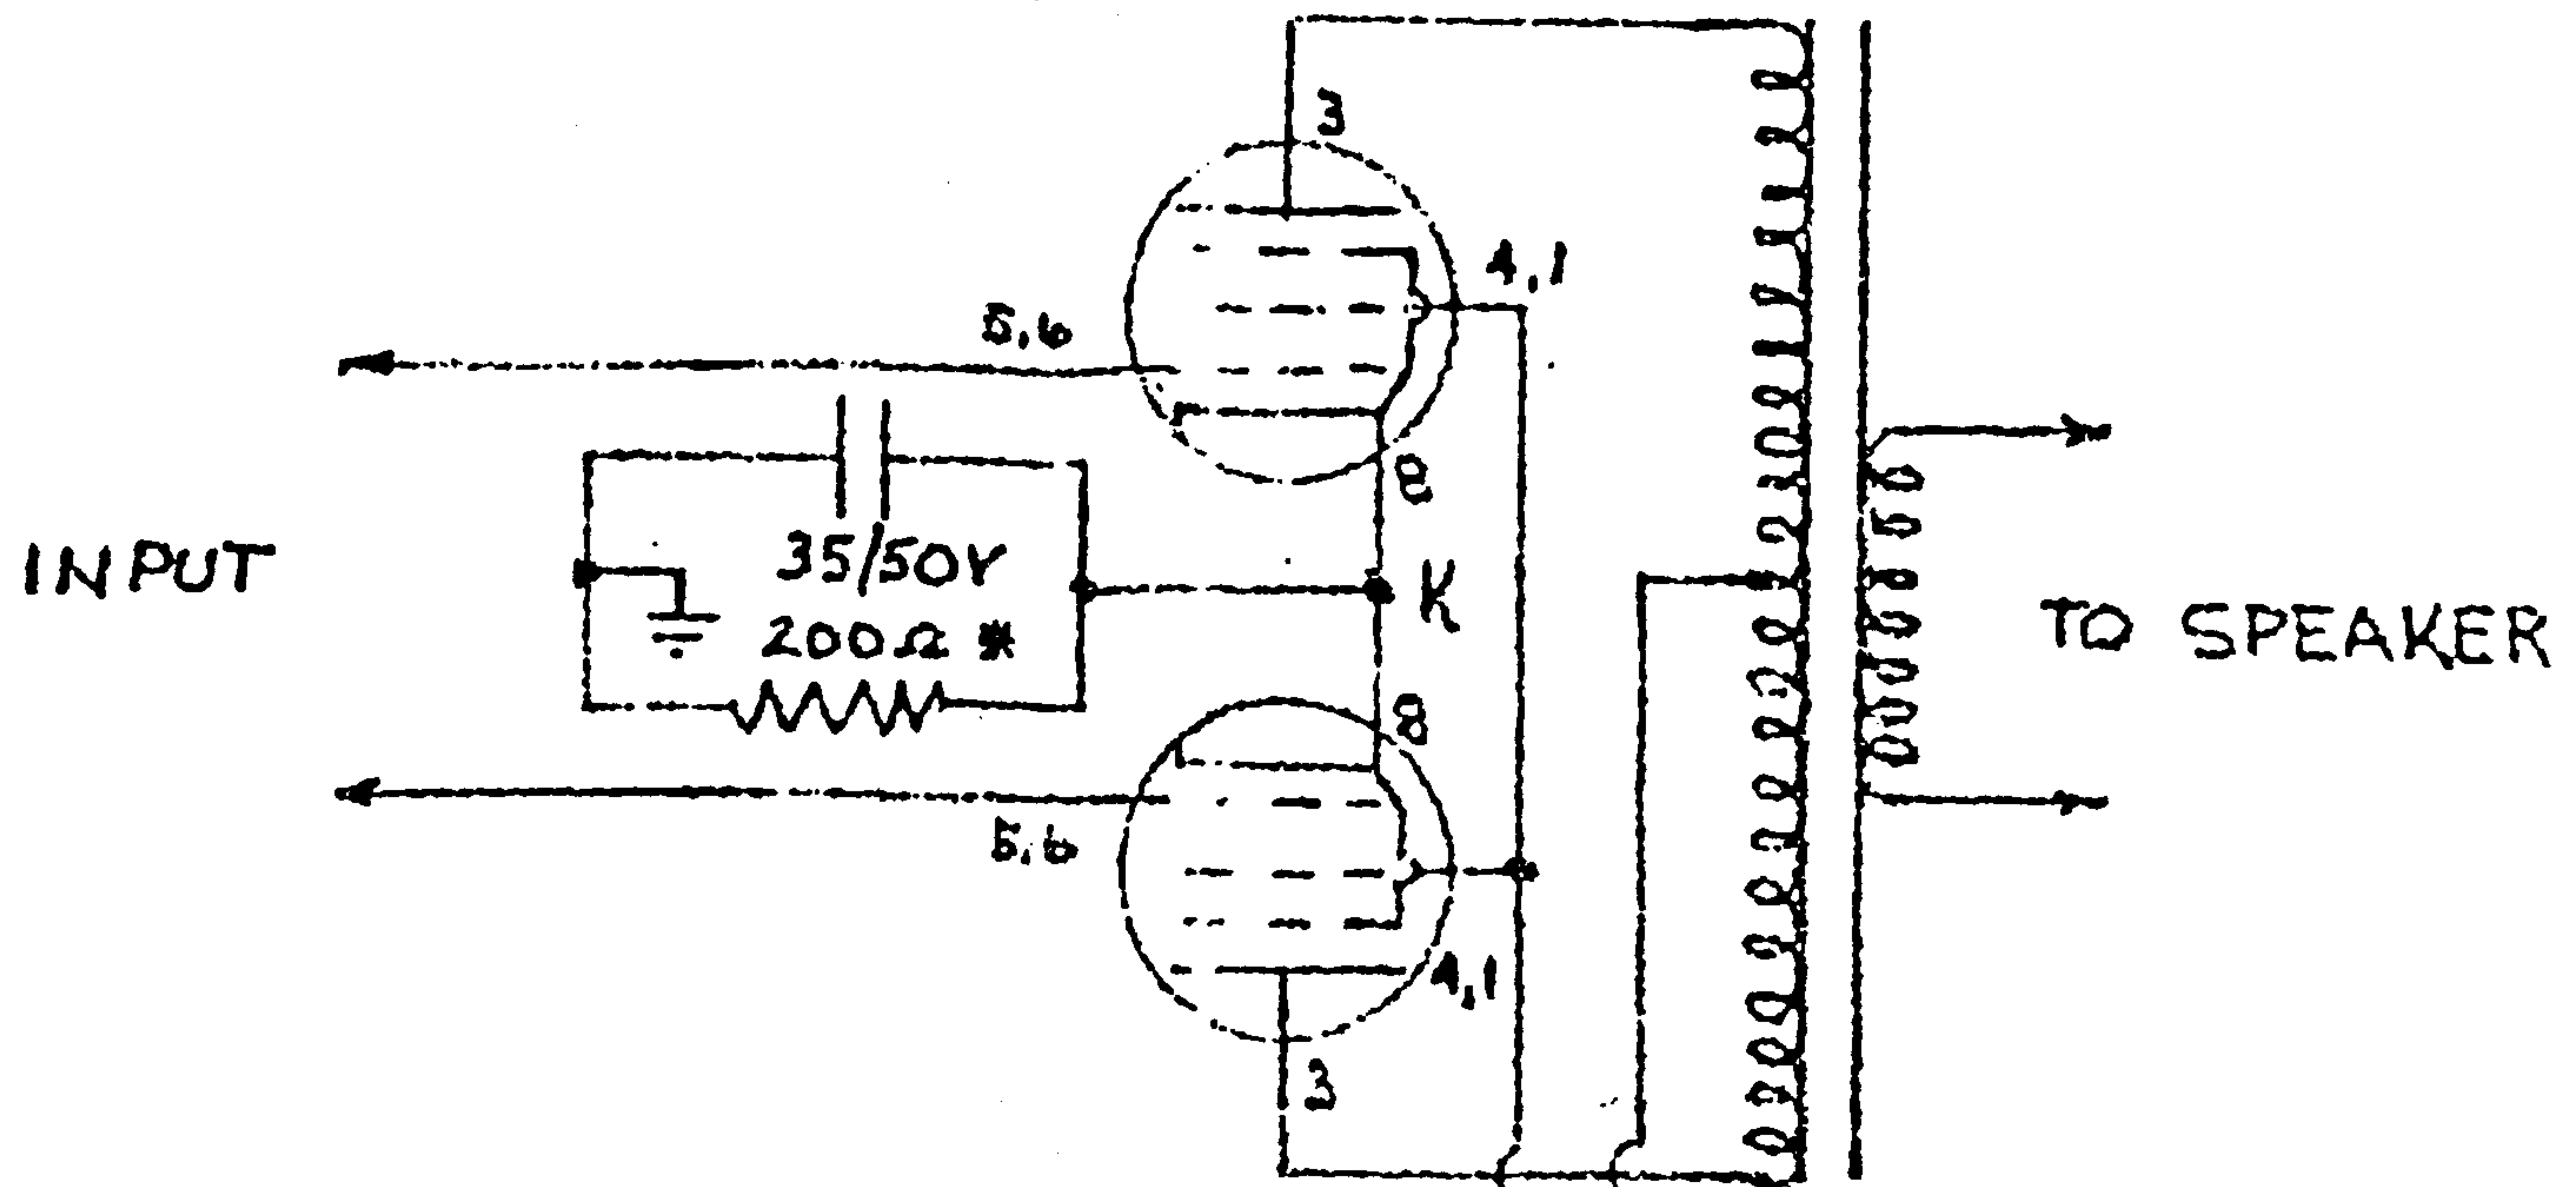

V₁ TO V₆ - 12AX7

AMPLIFIERS
 MODEL NO. 15CR
 1641 GRETSON W.B.
 CARL ATKINS

Serial
T53189

6160

GRETSCH
CHET ATKINS

7027 (2)

E-3738A

CONTROL
SECTION

* 7WATT

POWER PACK SCHEMATIC	
59BLG	15CE
68G	88CR
63G	88GLR
64G	