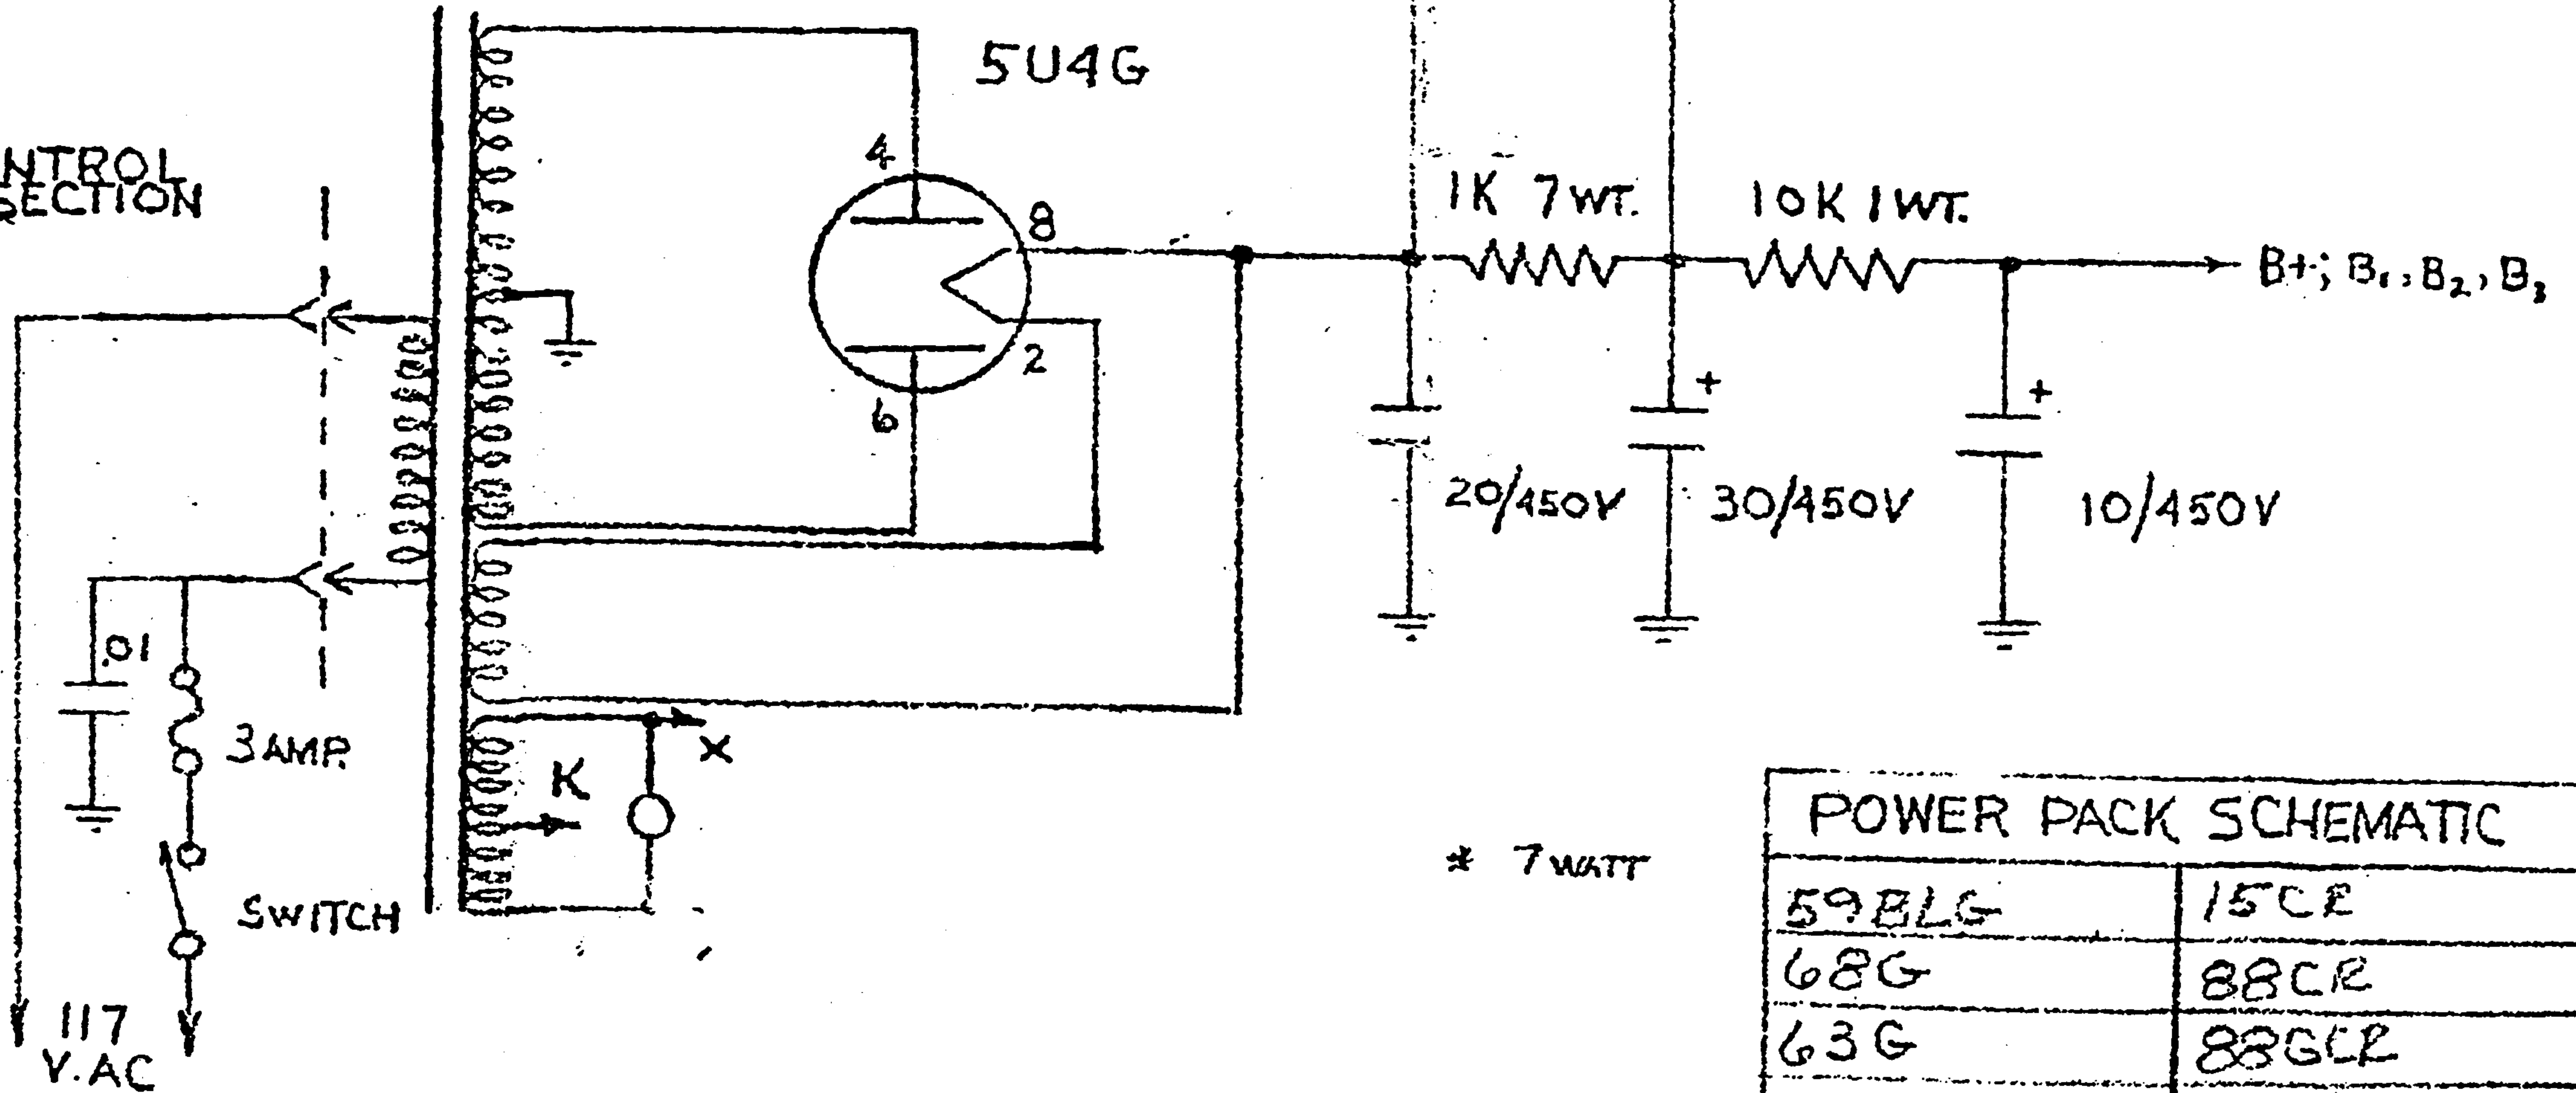

V₁ TO V₆ - 12AX7

AMPLIFIERS
 MODEL NO. 15CR
 1641 GRETSON W.B.
 CARL ATKINS

Serial
T53189

6160

GRETSCH
CHET ATKINS

7027 (2)

E-3738A

CONTROL
SECTION

* 7WATT

POWER PACK SCHEMATIC	
59BLG	15CE
68G	88CR
63G	88GLR
64G	